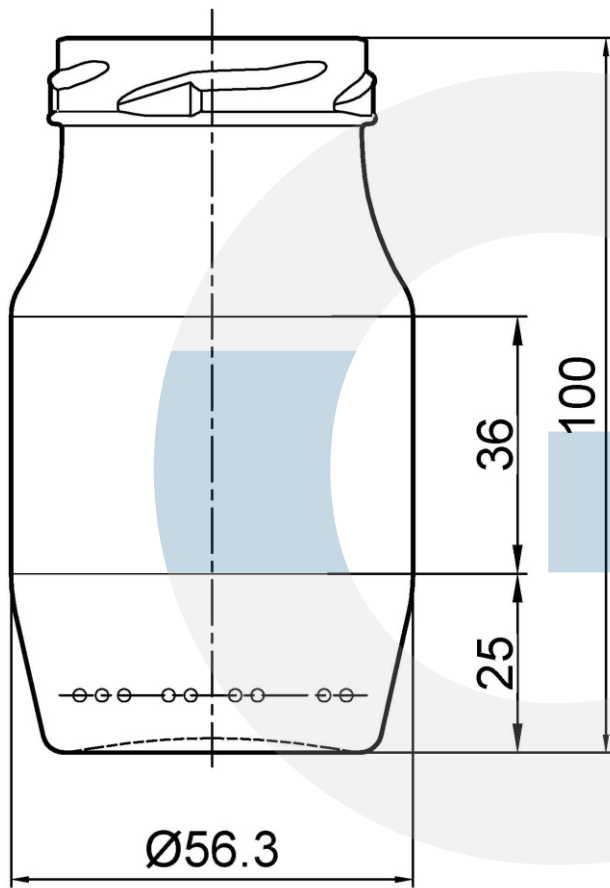

VASO ACCIUGHE 156ML

3.105-III-C48-156

- Capacity: **156ml**
- Weight: **120g**
- Height: **100mm**
- Diameter: **56.3mm**
- Finish: **TO-48(Stopper)**
- Pallet: **1200x1000x1075mm**
- Quantity: **3690pcs**
- Weight of: **485kg**
pallet